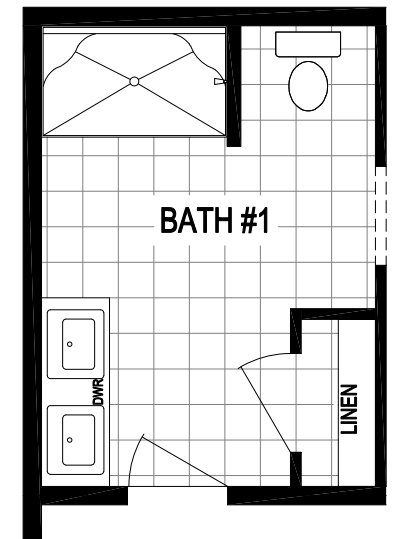

OPT. KITCHEN

OPT. DOUBLE LAV

Neighborhood Series

Model 6028-MS067-3

1580 Square Feet - 4 Bed / 2 Bath

TITLE: 26-6028-MS067-3		CMH MANUFACTURING WEST Clayton Middlebury- Plant 981 437 N. Main Street, Middlebury, IN 46540 PH: 574.825.7500 FAX: 574.825.7599	
DRAWN BY: XXXXXXXXXX	DATE: 9/11/25	SHEET: 26-6028-MS067-3	
SERIES: XXXXXXXXXX	LAST REVISED: 9/11/25		
SCALE: XXXXXXXXXX	CALC REF: XXXXXXXXXX		
9/11/2025 6:29 AM		26-6028-MS067-3.dwg	