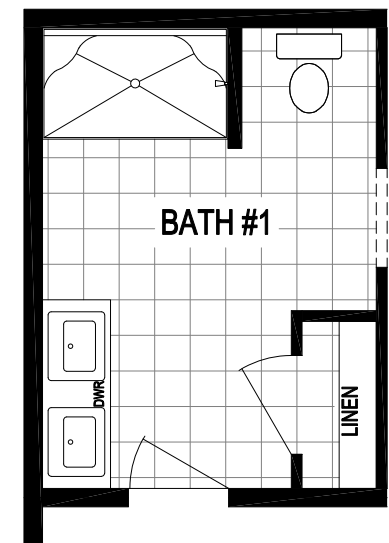

OPT. KITCHEN

OPT. DOUBLE LAV

## Model 5628-MS067-2

1475 Square Feet - 4 Bed / 2 Bath

TITLE: <b>26-5628-MS067-2</b>		CMH MANUFACTURING WEST Clayton Middlebury- Plant 981 437 N. Main Street, Middlebury, IN 46540 PH: 974.826.7500 FAX: 974.826.7599	
DRAWN BY: XXXXXXXXXX	DATE: 9/11/25	SHEET: <b>26-5628-MS067-2</b>	
SERIES: XXXXXXXXXX	LAST REVISED: 9/11/25		
SCALE: XXXXXXXXXX	CALC REF: XXXXXXXXXX		
9/11/2025 6:29 AM		26-5628-MS067-2.dwg	