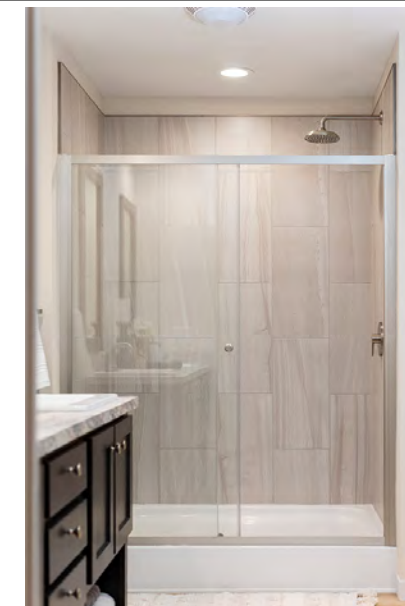

STD Kitchen Faucet w/Spray - Chrome

Opt Utility Room Faucet w/Spray - BN

Water Softener Prep w/Drain & Recept

Exterior Faucet

Bathroom Options

T-6030 Tub/  
Shower Combo

1pc Fiberglass 60"  
Garden Tub/Shower

Freestanding Tub

60" Palisades  
Shower

60" Ceramic Shower  
Shown with Shower  
Door

STD Rain Head with  
17" Arm for  
Ceramic &  
Palisades Showers

48" 1pc Shower

60" Fiberglass  
Shower

60x43 Bench  
Seat Shower