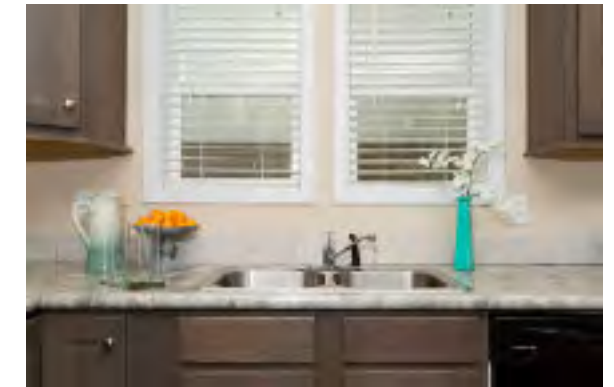

Tissue Holder

Bathroom Options

Countertop Options

Furniture Style Lav

Bank of Drawers  
Shown in White Linen

Standard Stile Framed Bath Mirror  
Shown in Black Timber

STD 4" Laminate  
Backsplash

4" Double Row  
Ceramic Backsplash