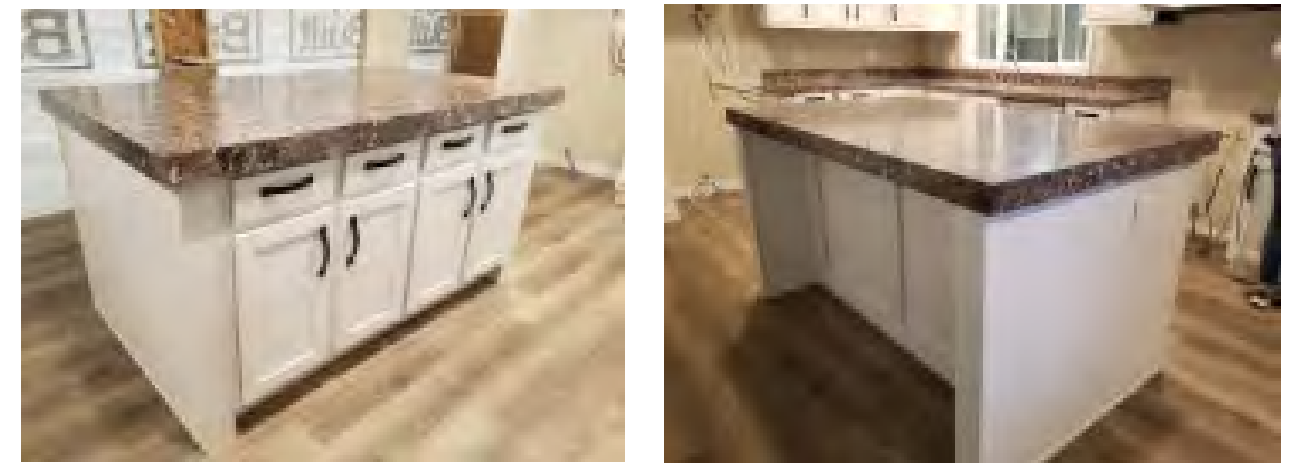

Linen Cabinet over Commode

Utility Room Storage Bench

30" 3 Drawer w/ Shelves Cabinet

Floating Hutch

30" Shoe Rack - where available

Drywall Media Wall

Optional Island 27.0  
Shown in Sapphire Blue

Optional Island 27.1  
Shown in White Linen & White Knotty Maple  
Butcher Block Countertop