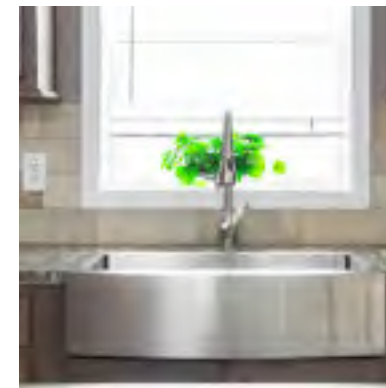

Shown with  
STD 30"  
Overhead  
Cabinets

Euro Stainless  
Steel Range  
Hood with Full  
Height Almond  
Backsplash

Shown with  
Optional 42"  
Overhead  
Cabinets

Electrical Options

Plumbing Options

Ceiling Fan

LED Can Light

Metal Shade Pendant

Schoolhouse Pendant

STD Exterior Light

Prep for Flat Screen

Video Jack

USB Port & Recept

Phone Jack

Exterior Recept

Std 8" Deep Sink

27" x 10" Stainless Steel Kitchen Sink with Components & Gooseneck Faucet

Farmhouse Stainless Steel Kitchen Sink w/ Gooseneck Faucet

White Double Bowl Kitchen Sink w/ Black Gooseneck Faucet