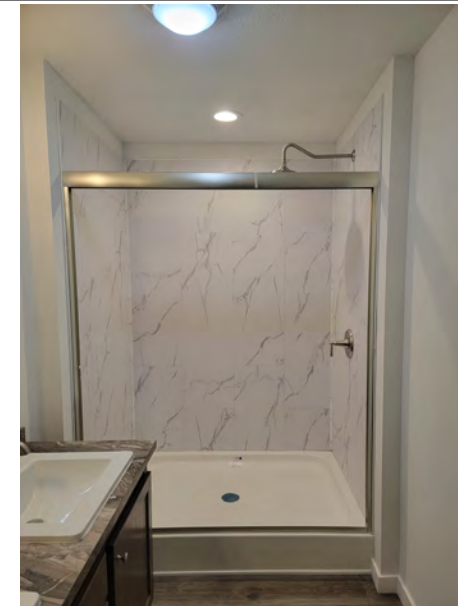

STD Kitchen Faucet w/Spray - Chrome

Opt Utility Room Faucet w/Spray - BN

Water Softener Prep w/Drain & Recept

Exterior Faucet

Bathroom Options

T-6030 Tub/  
Shower Combo

1pc Fiberglass 60"  
Garden Tub/Shower

Freestanding Tub

60" Palisades  
Shower

60" Ceramic Shower  
Shown with Shower  
Door

STD Rain Head with  
17" Arm for  
Ceramic &  
Palisades Showers

48" 1pc Shower

60" Fiberglass  
Shower

60x43 Bench  
Seat Shower