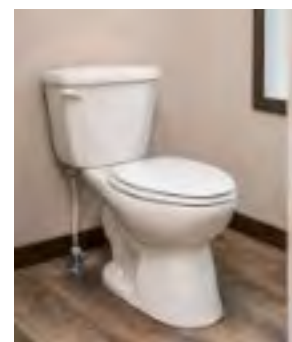

Freestanding Tub

60" Palisades  
Shower

60" Ceramic Shower  
Shown with Shower  
Door

STD Rain Head with  
17" Arm for  
Ceramic &  
Palisades Showers

48" 1pc Shower

60" Fiberglass  
Shower

60x43 Bench  
Seat Shower

Pfister Brushed Nickel  
Tub/Shower Hardware

Optional Ceramic  
Shower Hardware

STD Pfister Chrome  
Lav Faucet

Pfister Matte Black  
Lav Faucet

Pfister Brushed  
Nickel Lav Faucet

Elongated  
Commode

Towel Bar