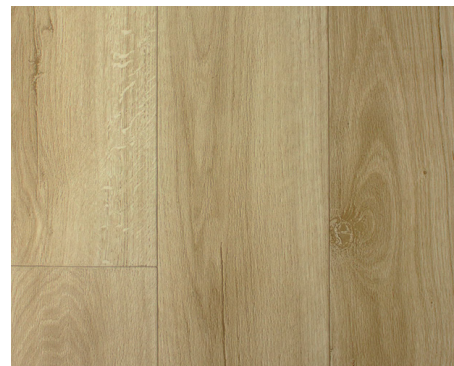

LX327 European Oak Aspen