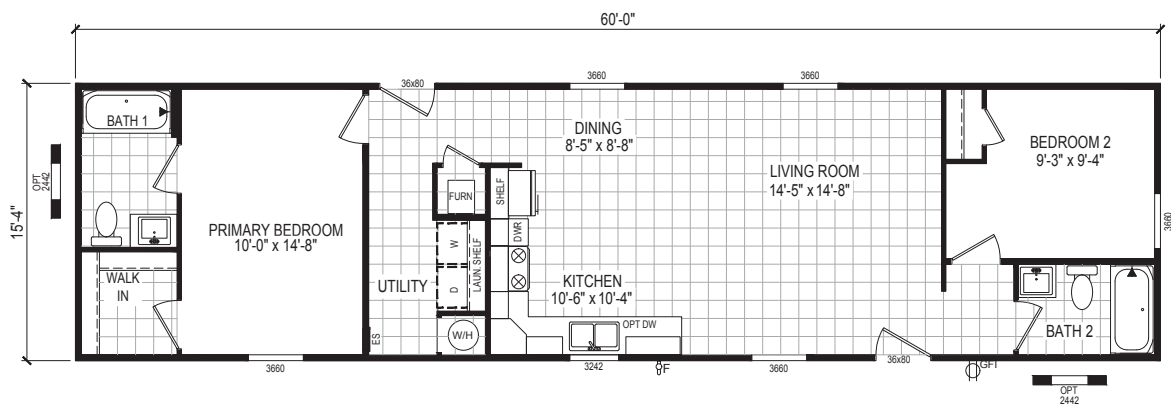

*Due to our dedication to constant product improvement, all prices, design, and specification are subject to change without prior notice.

ADRENALINE

COLLECTION

SINGLE SECTION

6016-200

16x60 | 920 Square Feet | 3 Beds | 2 Baths

REVERSE AISLE OPTION

ADRENALINE

COLLECTION

SINGLE SECTION

6616-200

16x66 | 1,012 Square Feet | 3 Beds | 2 Baths

ADRENALINE

COLLECTION

SINGLE SECTION

7616-200

16x76 | 1,165 Square Feet | 3 Beds | 2 Baths

ADRENALINE

COLLECTION

MULTI-SECTION

4828-201

28x48 | 1,296 Square Feet | 3 Beds | 2 Baths