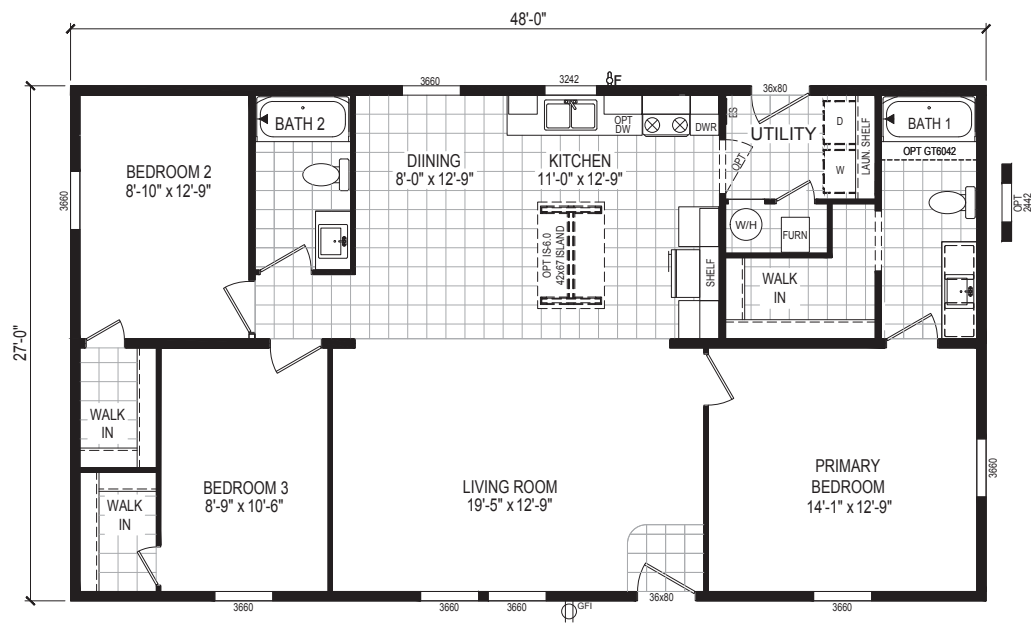

BATHS

- 60" 1pc. Fiberglass Tub/Shower – Bath 1 & Bath 2
- Porcelain Square Sinks – Both Baths
- **Elongated Commodes – Both Baths**
- Lighted Power Exhaust Fans – Both Baths
- GFCI Receptacles
- 3-Bulb Vanity Lights – Both Baths

REVERSE AISLE OPTION

ADRENALINE

COLLECTION

SINGLE SECTION

6616-200

16x66 | 1,012 Square Feet | 3 Beds | 2 Baths

ADRENALINE

COLLECTION

SINGLE SECTION

7616-200

16x76 | 1,165 Square Feet | 3 Beds | 2 Baths

ADRENALINE

COLLECTION

MULTI-SECTION

4828-201

28x48 | 1,296 Square Feet | 3 Beds | 2 Baths

ADRENALINE

COLLECTION

MULTI-SECTION

5228-201

28x52 | 1,404 Square Feet | 3 Beds | 2 Baths

ADRENALINE

COLLECTION

Wakarusa