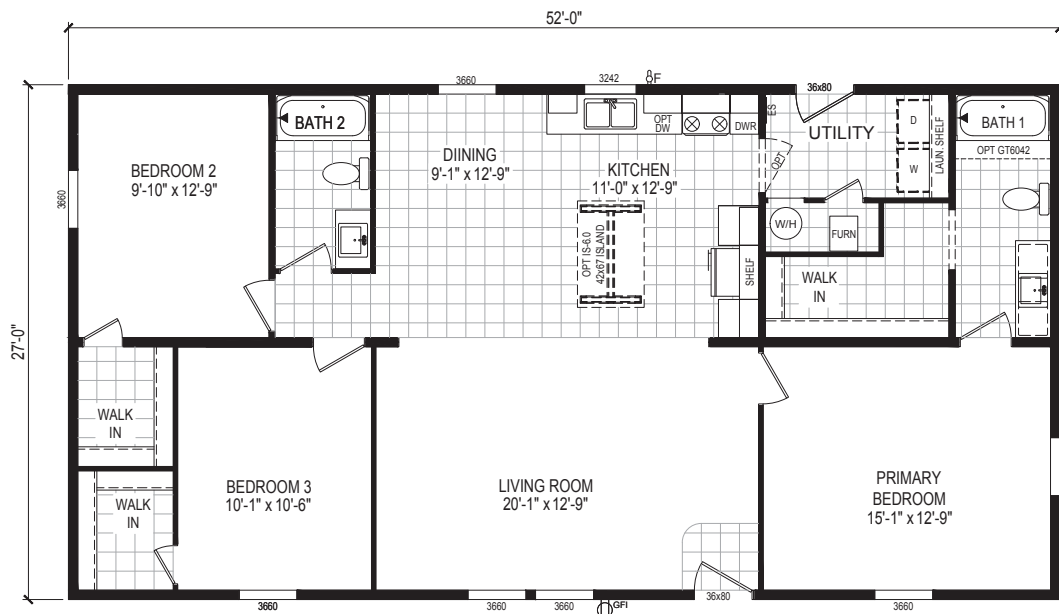

BATHS

- 60" 1pc. Fiberglass Tub/Shower – Bath 1 & Bath 2
- Porcelain Square Sinks – Both Baths
- **Elongated Commodes – Both Baths**
- Lighted Power Exhaust Fans – Both Baths
- GFCI Receptacles
- 3-Bulb Vanity Lights – Both Baths

SINGLE SECTION

7616-200

16x76 | 1,165 Square Feet | 3 Beds | 2 Baths

ADRENALINE

COLLECTION

MULTI-SECTION

4828-201

28x48 | 1,296 Square Feet | 3 Beds | 2 Baths

ADRENALINE

COLLECTION

MULTI-SECTION

5228-201

28x52 | 1,404 Square Feet | 3 Beds | 2 Baths

ADRENALINE

COLLECTION

Wakarusa