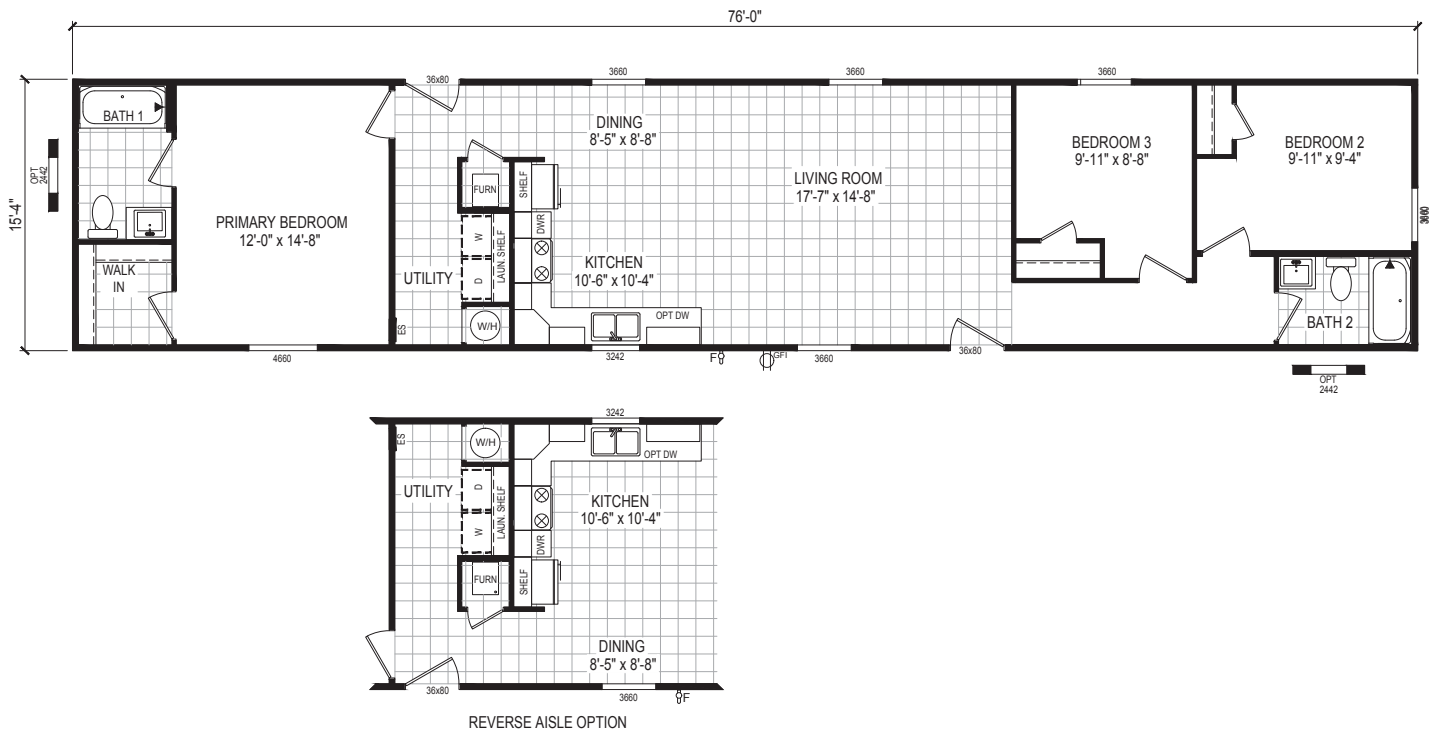

BATHS

- 60" 1pc. Fiberglass Tub/Shower – Bath 1 & Bath 2
- Porcelain Square Sinks – Both Baths
- **Elongated Commodes – Both Baths**
- Lighted Power Exhaust Fans – Both Baths
- GFCI Receptacles
- 3-Bulb Vanity Lights – Both Baths

REVERSE AISLE OPTION

ADRENALINE

COLLECTION

SINGLE SECTION

6616-200

16x66 | 1,012 Square Feet | 3 Beds | 2 Baths

ADRENALINE

COLLECTION

SINGLE SECTION

7616-200

16x76 | 1,165 Square Feet | 3 Beds | 2 Baths

ADRENALINE

COLLECTION

MULTI-SECTION

4828-201

28x48 | 1,296 Square Feet | 3 Beds | 2 Baths