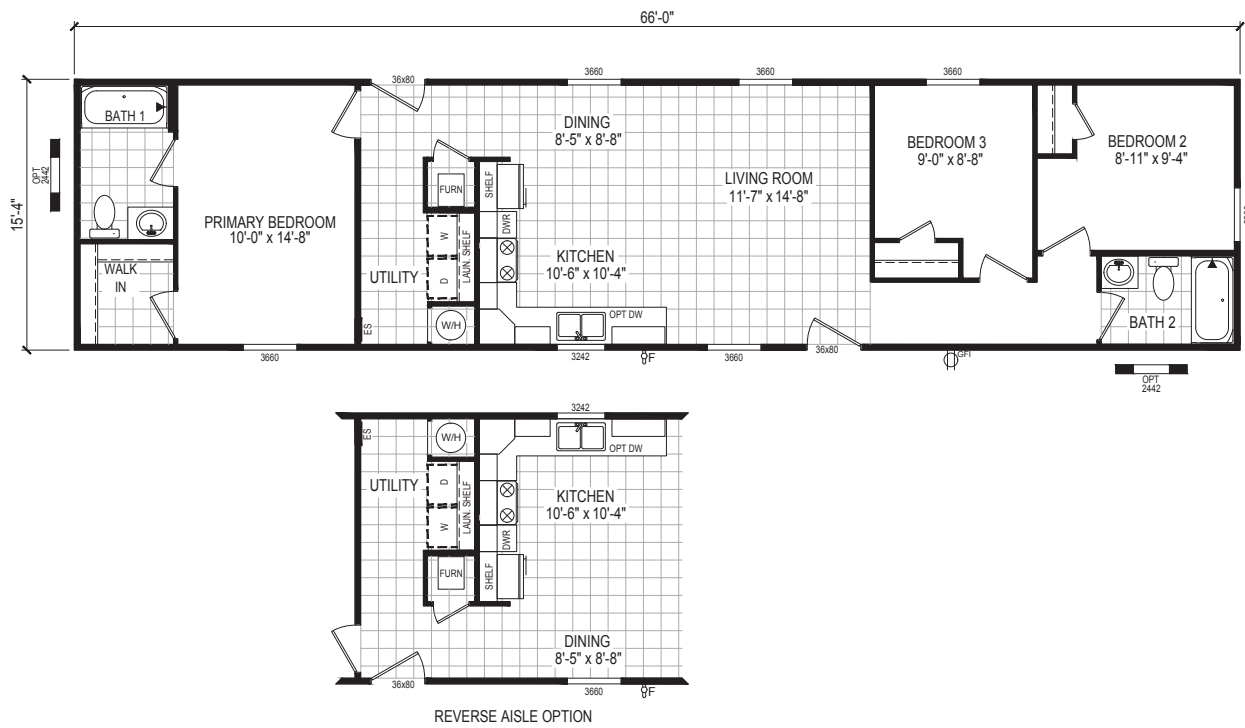

BATHS

- 60" 1pc. Fiberglass Tub/Shower – Bath 1 & Bath 2
- Porcelain Square Sinks – Both Baths
- **Elongated Commodes – Both Baths**
- Lighted Power Exhaust Fans – Both Baths
- GFCI Receptacles
- 3-Bulb Vanity Lights – Both Baths

REVERSE AISLE OPTION

ADRENALINE

COLLECTION

SINGLE SECTION

6616-200

16x66 | 1,012 Square Feet | 3 Beds | 2 Baths

ADRENALINE

COLLECTION

SINGLE SECTION

7616-200

16x76 | 1,165 Square Feet | 3 Beds | 2 Baths

ADRENALINE

COLLECTION

MULTI-SECTION

4828-201

28x48 | 1,296 Square Feet | 3 Beds | 2 Baths