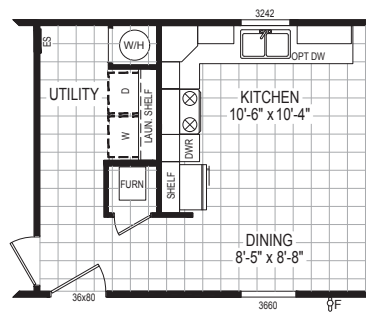

*Due to our dedication to constant product improvement, all prices, design, and specification are subject to change without prior notice.

ADRENALINE

COLLECTION

SINGLE SECTION

6016-200

16x60 | 920 Square Feet | 3 Beds | 2 Baths

REVERSE AISLE OPTION

ADRENALINE

COLLECTION

SINGLE SECTION

6616-200

16x66 | 1,012 Square Feet | 3 Beds | 2 Baths

ADRENALINE

COLLECTION