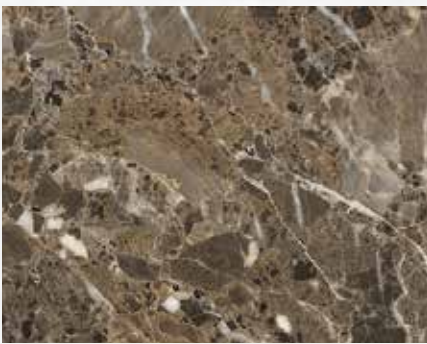

# Countertops

Andorra Fog

Arenite Cream

Black Alicante

Breccia

Grey Paladina

Marmo Bianco

Carter Oak *(HD Butcher Block)*

Lost Pine *(HD Butcher Block)*

Stickley Oak *(HD Butcher Block)*

White Knotty Maple *(HD Butcher Block)*

Fresh Linen *(Upgrade Quartz)*

Concrete Grey *(Upgrade Quartz)*

# Cabinets

Homestead Oak Flat Panel

Timberwolf Flat Panel

Bleached Cherry w/ Hardwood Stiles  
*(Upgrade)*

White Linen w/ Hardwood Stiles  
*(Upgrade)*

Sapphire Blue Cabinet  
*(Kitchen Island Only)*